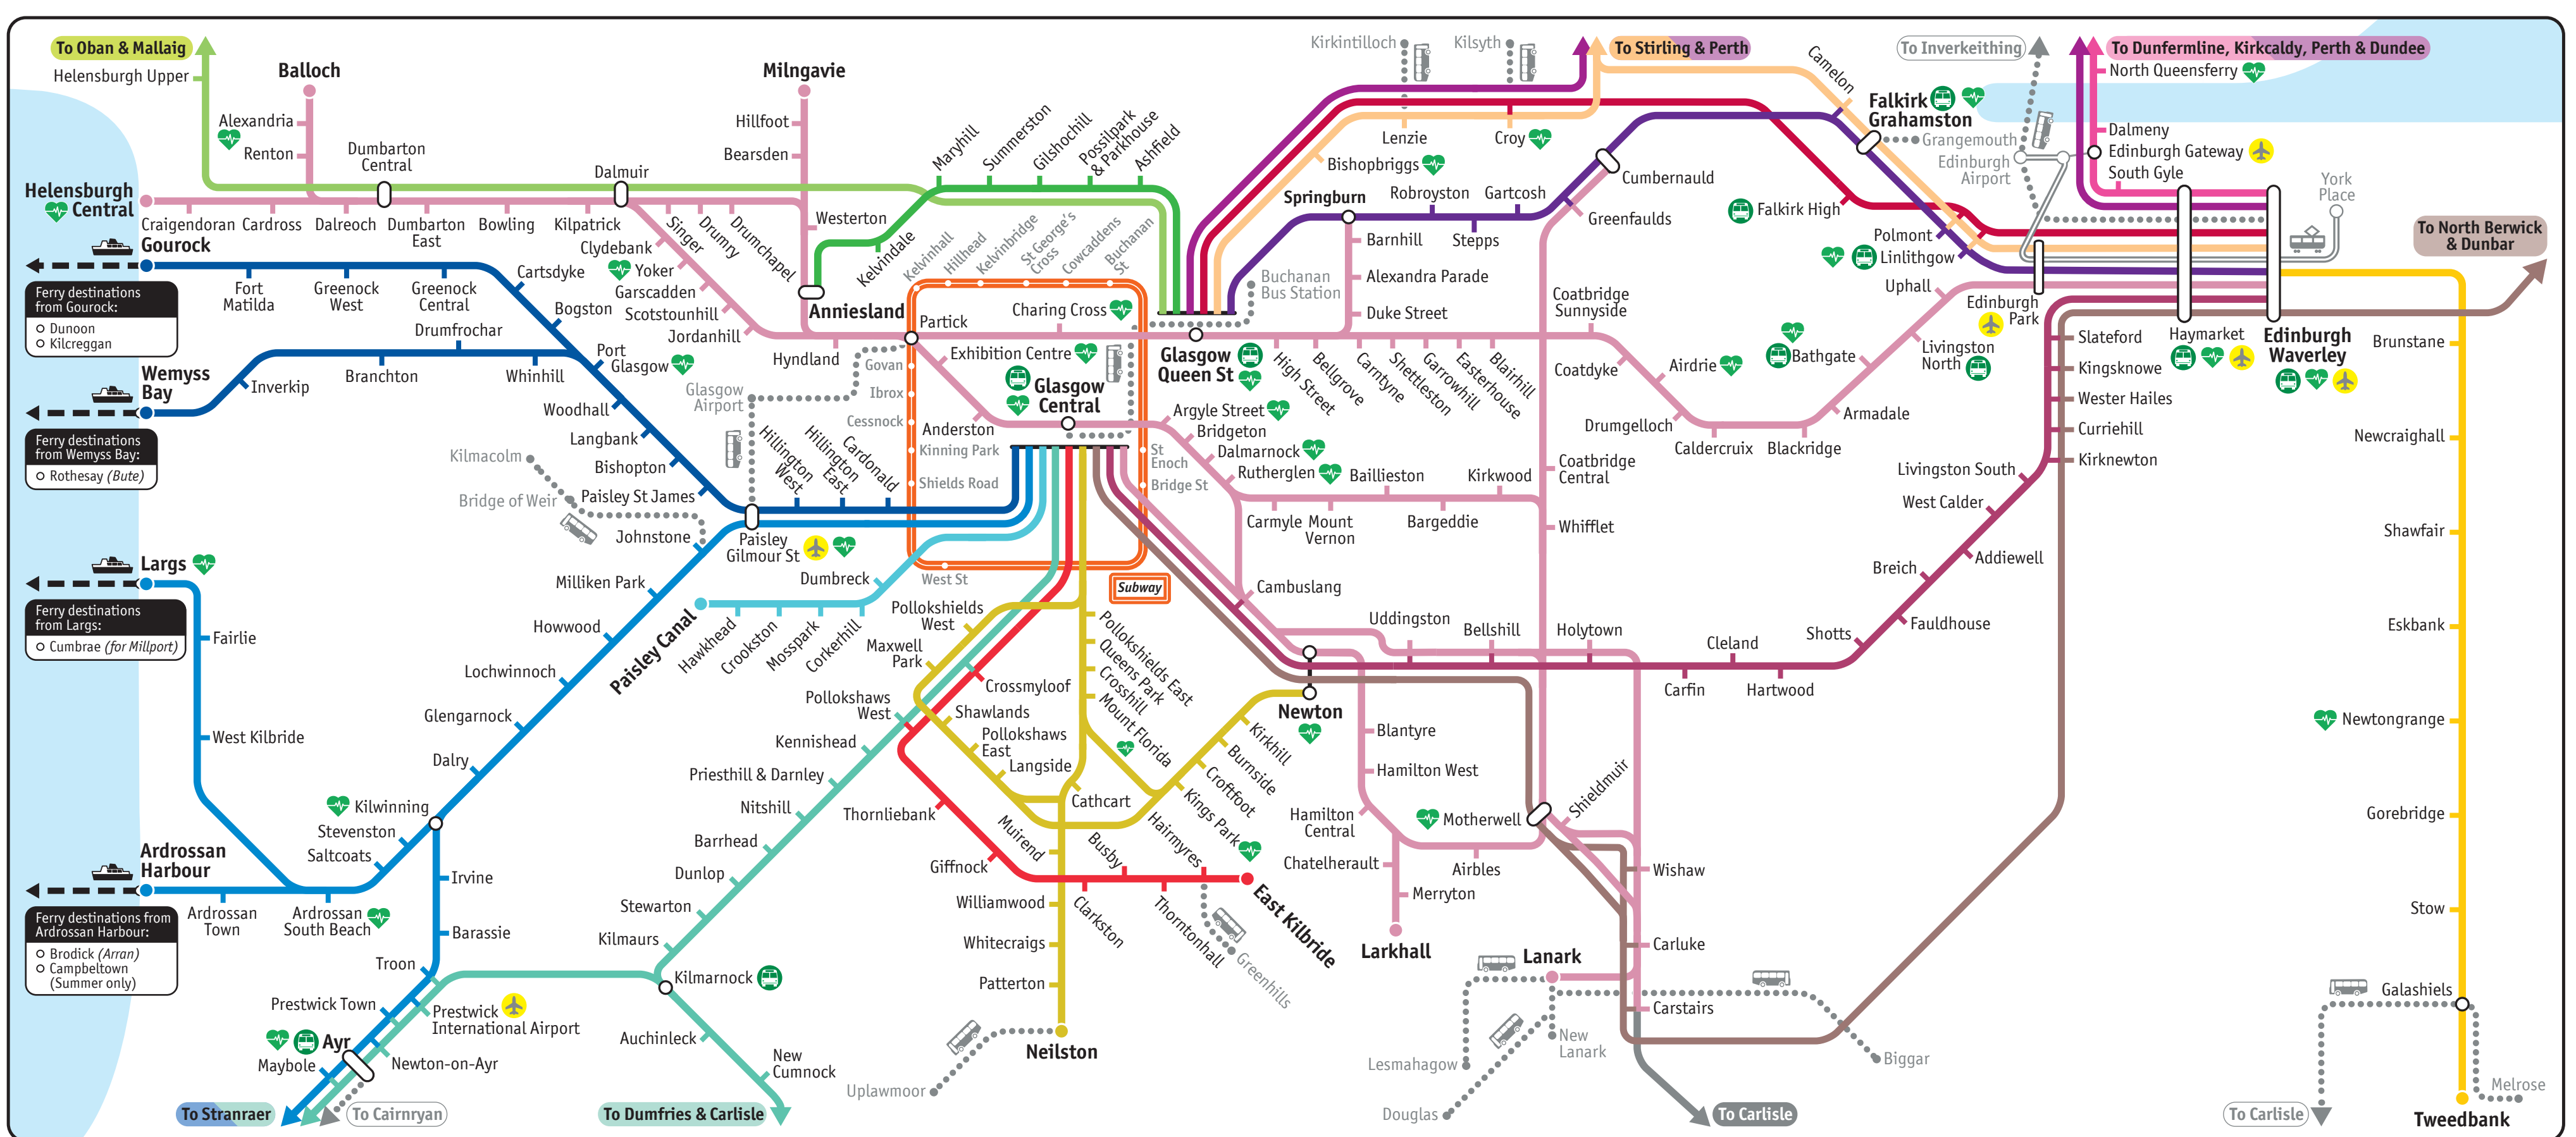

OUR ROUTES

ScotRail is operated by
abellio

ScotRail
 SCOTLAND'S RAILWAY