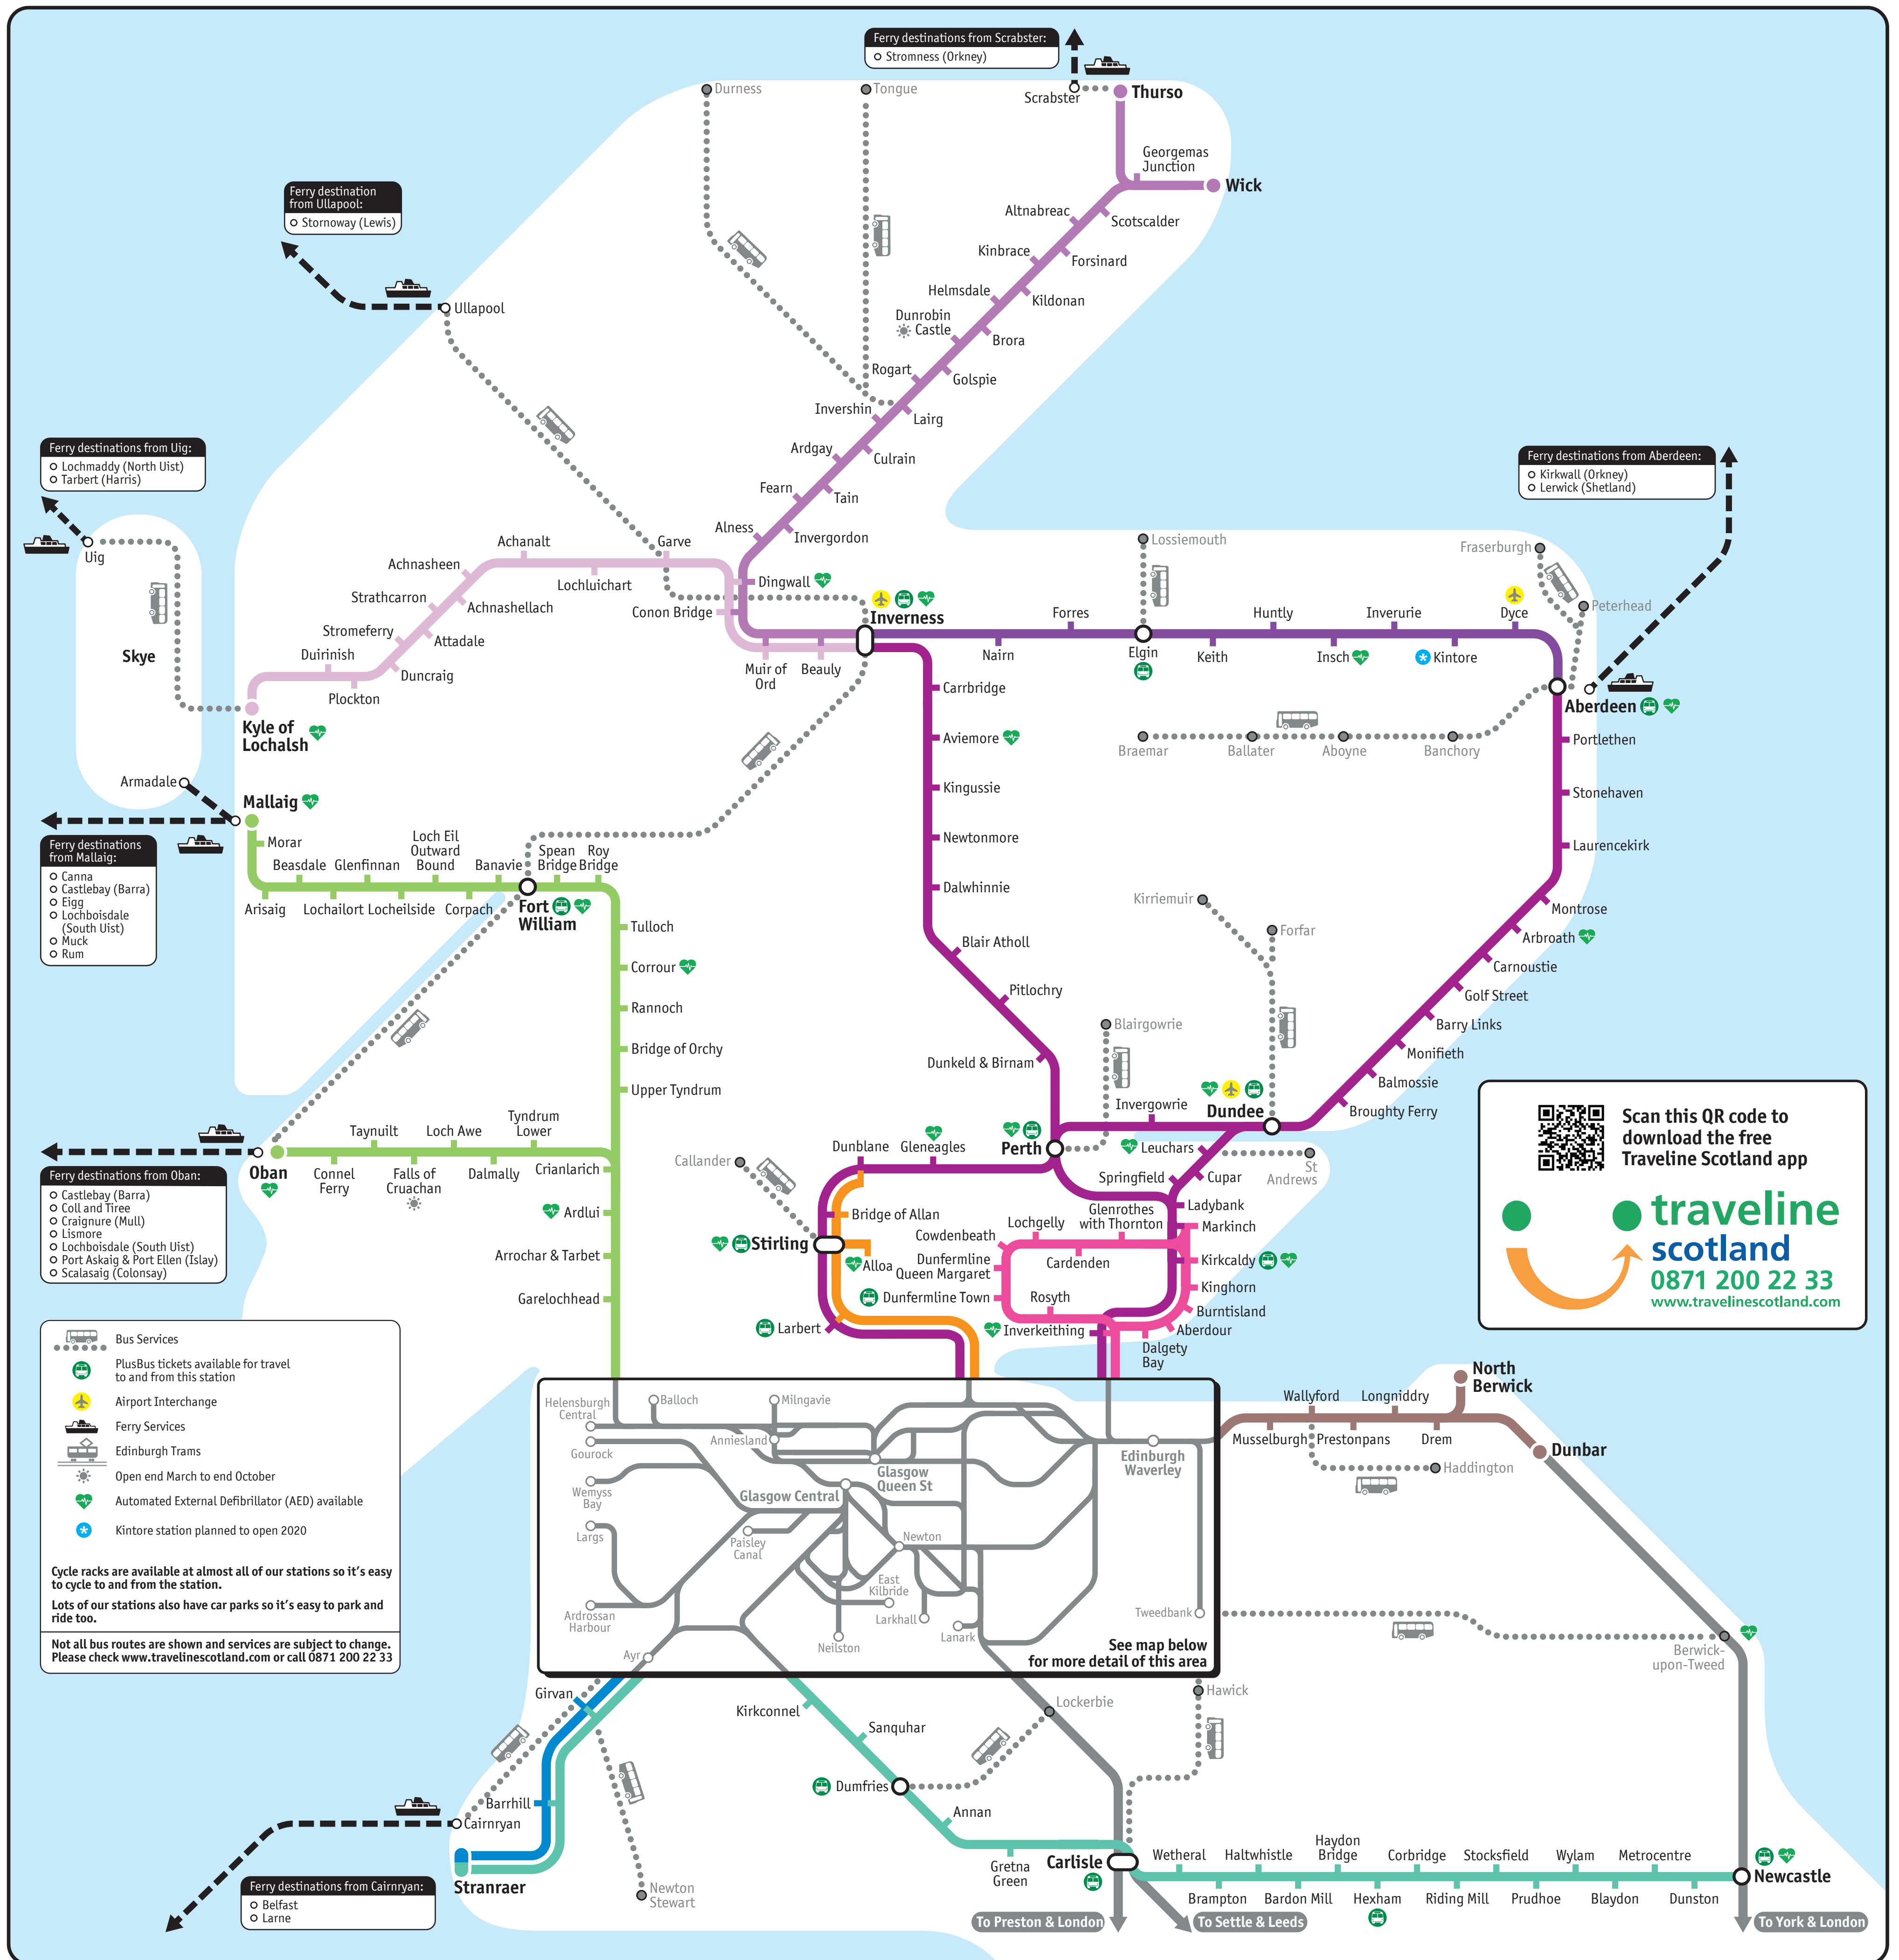

OUR ROUTES

ScotRail is operated by
abellio

ScotRail
 SCOTLAND'S RAILWAY