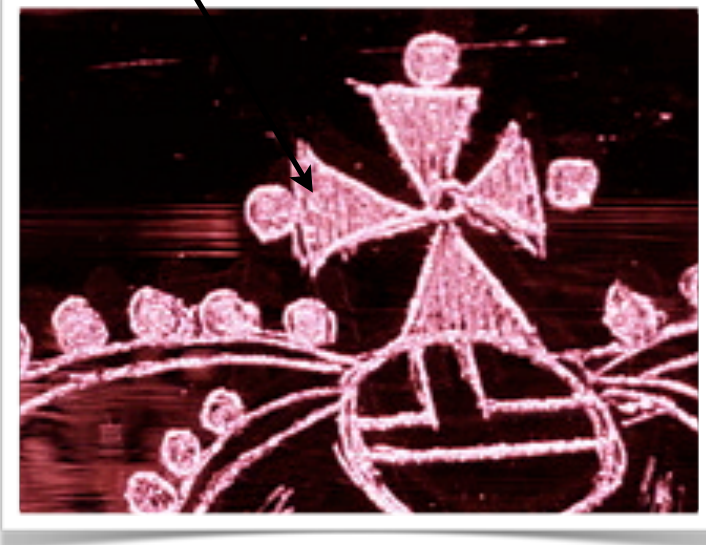

Robert Strange Marks

Lennoxlove Amen Glass

Three "ST" makers marks are seen in this glass. This is the best example of Robert Stranges

ST

S

Mesham Amen Glass

Like the Lennoxlove Amen glass, this cross does show the "S" mark with a sideways letter "T". The makers marks of Sir Robert Strange.

Bonnie Prince by Strange

This mini portrait of the Bonnie Prince was made by Robert Strange. Just like in his engraving's, we find a few of his "ST" Makers marks. These are seen on the Amen Glasses as well. Aside of the few "ST" marks in his hair, we see the crisp, clear "ST" under the bottom lip of the Prince, which is the Robert Strange makers mark. This may be a smaller letter in ctual size than the marks on the Amen glasses.