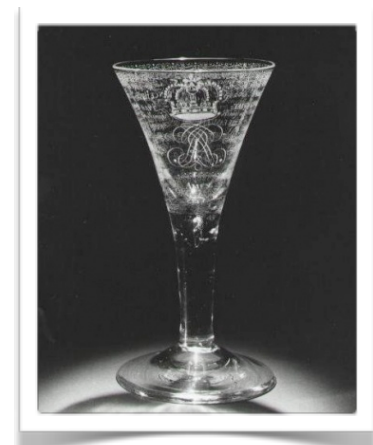

Robert Strange Marks

Lennoxlove Amen Glass

Three "ST" makers marks are seen in this glass. This is the best example of Robert Stranges

ST

S

Mesham Amen Glass

Like the Lennoxlove Amen glass, this cross does show the "S" mark with a sideways letter "T". The makers marks of Sir Robert Strange.

Bonnie Prince by Strange

This mini portrait of the Bonnie Prince was made by Robert Strange. Just like in his engraving's, we find a few of his "ST" Makers marks. These are seen on the Amen Glasses as well. Aside of the few "ST" marks in his hair, we see the crisp, clear "ST" under the bottom lip of the Prince, which is the Robert Strange makers mark. This may be a smaller letter in ctual size than the marks on the Amen glasses.